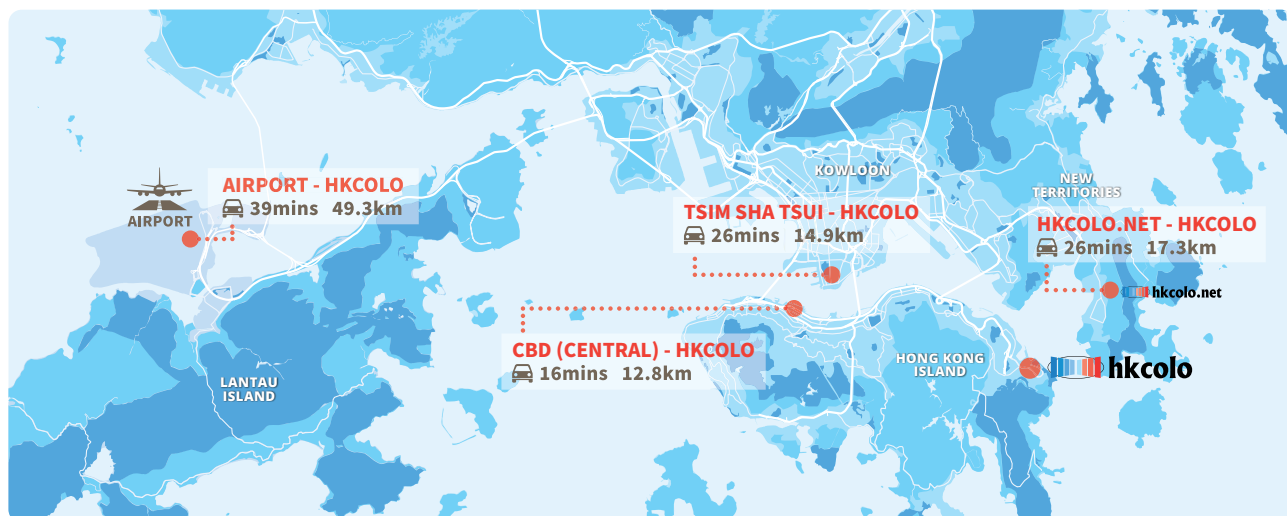

Service & Network Diversity

hkcolo

SFC - CARRIER COLOCATION CENTER
Sino Favour Center at Chai Wan

hkcolo.net

CCC - CLOUD COMPUTING COMPLEX
Tseung Kwan O Industrial Estate

TKO EXPRESS

Dedicated short-path diversity interconnectivity between SFC and CCC data centers, to quickly provide your business with unparalleled, scalable and flexible core network connections.

Transportations

High Accessibility and Convenient Location